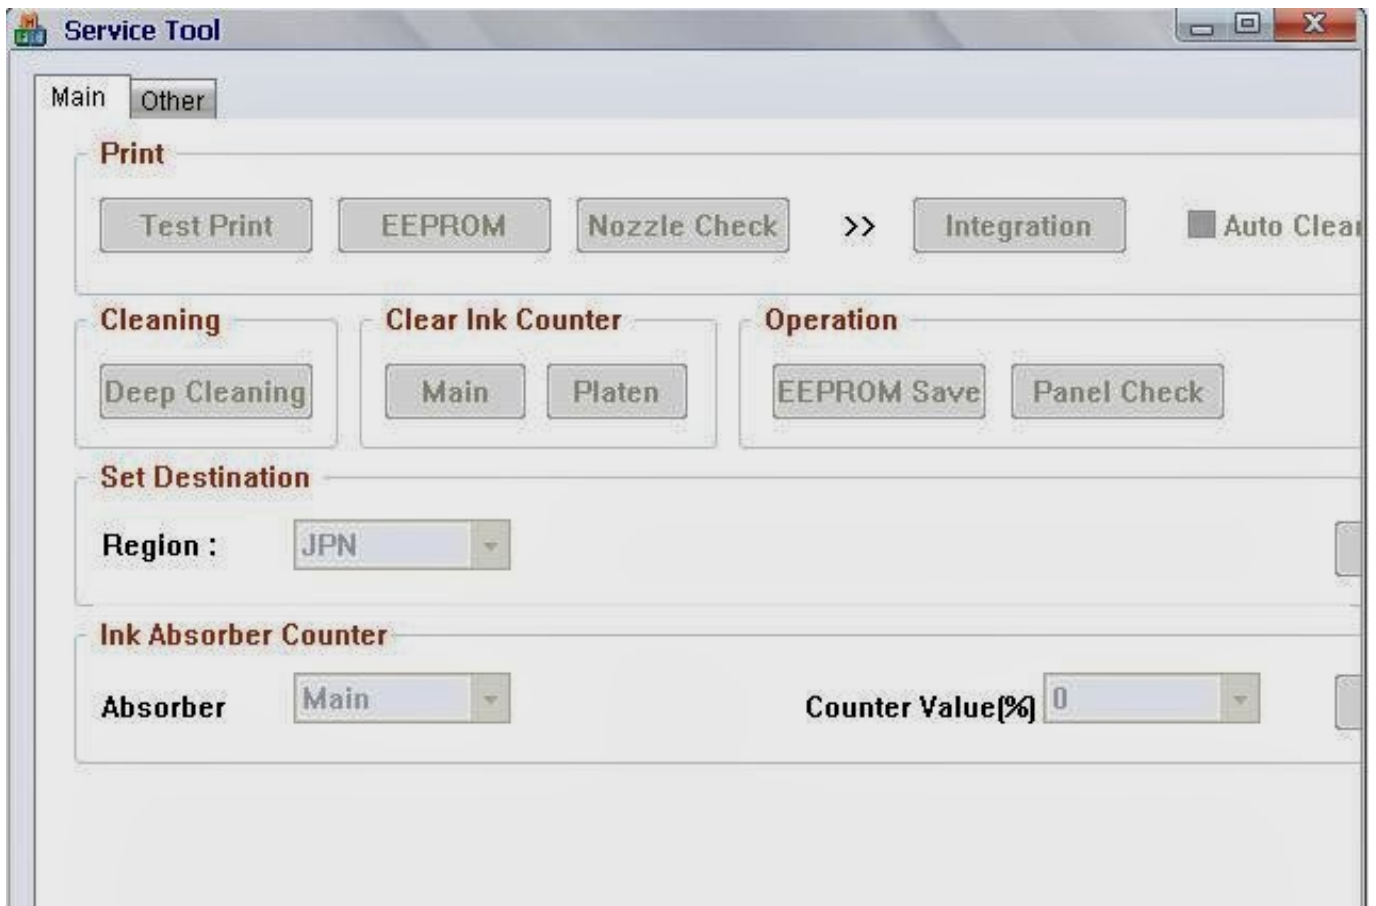

# Download

[Service Mode Tools Version 1.050.exe](#)

[Service Mode Tools Version 1.050.exe](#)

**Download**

---

Download Canon service tool v1050. Software ... How to reset Canon printer using Service Tool V1050. ... Go to service mode ... Run "service\_tool 1050.exe".. Canon Service Mode Tool Version 1.050 Free Software >> <http://bit.ly/2DPitt6> f42d4e2d88 In the Apple menu select System Preferences; Open .... PC Matic offers free computer help, use our free PC Diagnostics to tuneup your computer.. ... ip4200pc.pdf; mp180\_460\_srm.pdf; crkSTool\_V1050.exe; ServiceTool\_V1074.exe ... 1. LIST OF ERROR DISPLAY 1-1. Operator Call Errors (Alarm LED Lit In Orange) ..... & lt; Service mode operation procedures & gt; ... ROM version ..... 1 - 50. TYPE FRANCE SINGAPORE CZECH SLOVENIA CANADA JAPAN. For these printers the procedure for entering service mode and the ... The download for the ST v1.050 contains 3 files. .... I got 6 Versions of the Service tool to-date, so if anyone need one. ... The simple answer is, they are exe files which can't be downloaded on Nifty without having to alter their extension.. 1. Download and launch the servicetool.exe program. Search on Google for "Service Mode Tools Version 1.050" or "canon ..... It worked for me - except like another poster I could not get v1.050 of the service tool to work.. TÉLÉCHARGER SERVICE MODE TOOL VERSION 1. exe uploaded on .... 050 may also include a crack, serial number, unlock code or keygen (key generator).. Service Mode Tools Version 1.050.exe >> <http://bit.ly/2DkFFiE> 38bdf500dc Printertrouble, you may not be able to get into Service Mode on any .... Service Mode Tools Version 1.050.exe ->>> <http://bit.ly/2S14XZr> ... Tool v.1050, enter Service Mode first and then follow instructions bellow (choose one of the methods you use): Methode 1. 11 Mar 2016 . ServiceModeToolsVersion1.050.exe.. ... SERVICE TOOLS. Canon Service Tool programs: 1. V1.0.7.4 (ServiceTool\_V1074.exe) ... Pixma printer must be in service mode... (consult .... resetter service tool 1050.exe free download - Canon Pixma Mp250 Allinone Inkjet. ... 1. download epson r 220-230 service tool/ resetter tool 2.run it and follow these ... Click "Particular adjustment mode" button. Select on .... Canons Service-Mode-Tool 1.050 ... 2 Beiträge • Seite 1 von 1 ... Leindecker: gerade mal kurz dabei;=): Beiträge: 1: Registriert: 10.01.2011 - 20:55 ... Verbrauchsmaterialsere: PG-40 / CL-41 / PG-50 / CL-51 / CL-52 / PG-37 .... Suche folgendes Tool: Service Mode Tool Version 1.050 Damit kann ... #1. Hallo, Kann mir jemand helfen? Suche folgendes Tool: Service .... Service Mode Tools Version 1 050.exe ->>->>->> <http://bit.ly/2EuYzpc> service mode tools version 1.050