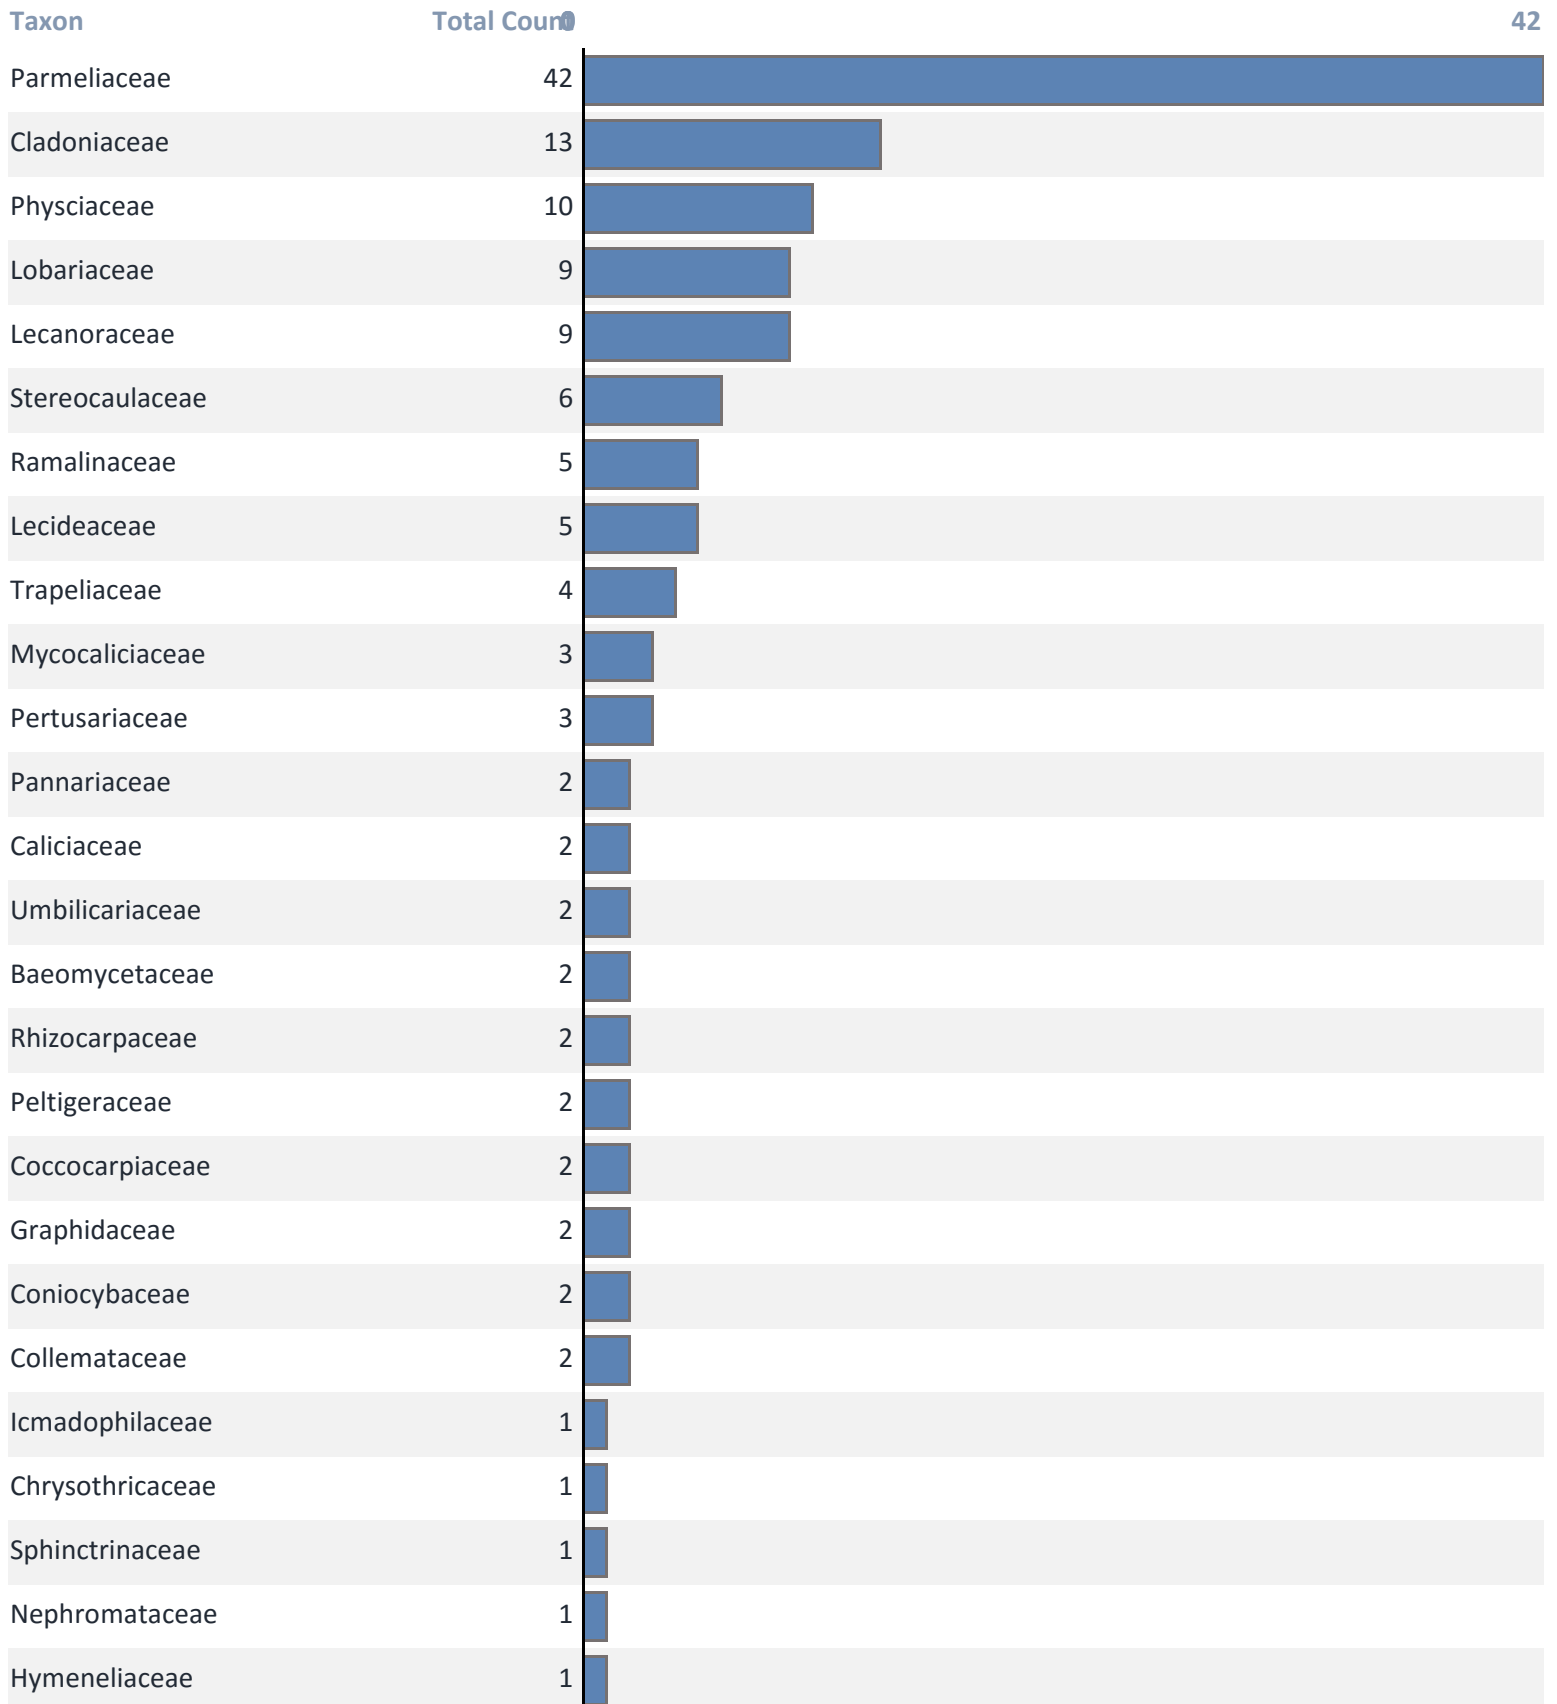

Specimen Counts for All Lichen Project Families

Project: ATBI Lichens

Taxon	Total Count	
Pilocarpaceae	1	
Ochrolechiaceae	1	
Gyalectaceae	1	