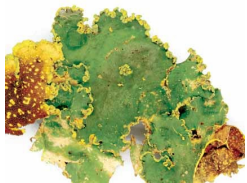

DLIA IMAGES

Woodland Stonecrop
Sedum ternatum

Red Maple Tree
Acer rubrum

Green Specklebelly
Pseudocyphellaria aurata

Orange Assassin Bug
Pseliopus barberi

Two-lined Spittlebug
Prosapia bicincta

Tennessee Clubshell
Pleurobema oviforme

Yellow Fringed Orchid
Platanthera ciliaris

Pyralis Firefly
Photinus pyralis

Glowworm
Phengodes laticollis

Painted Skimmer
Libellula semifasciata

Cecropia Moth
Hyalophora cecropia

Leatherwood
Dirca palustris